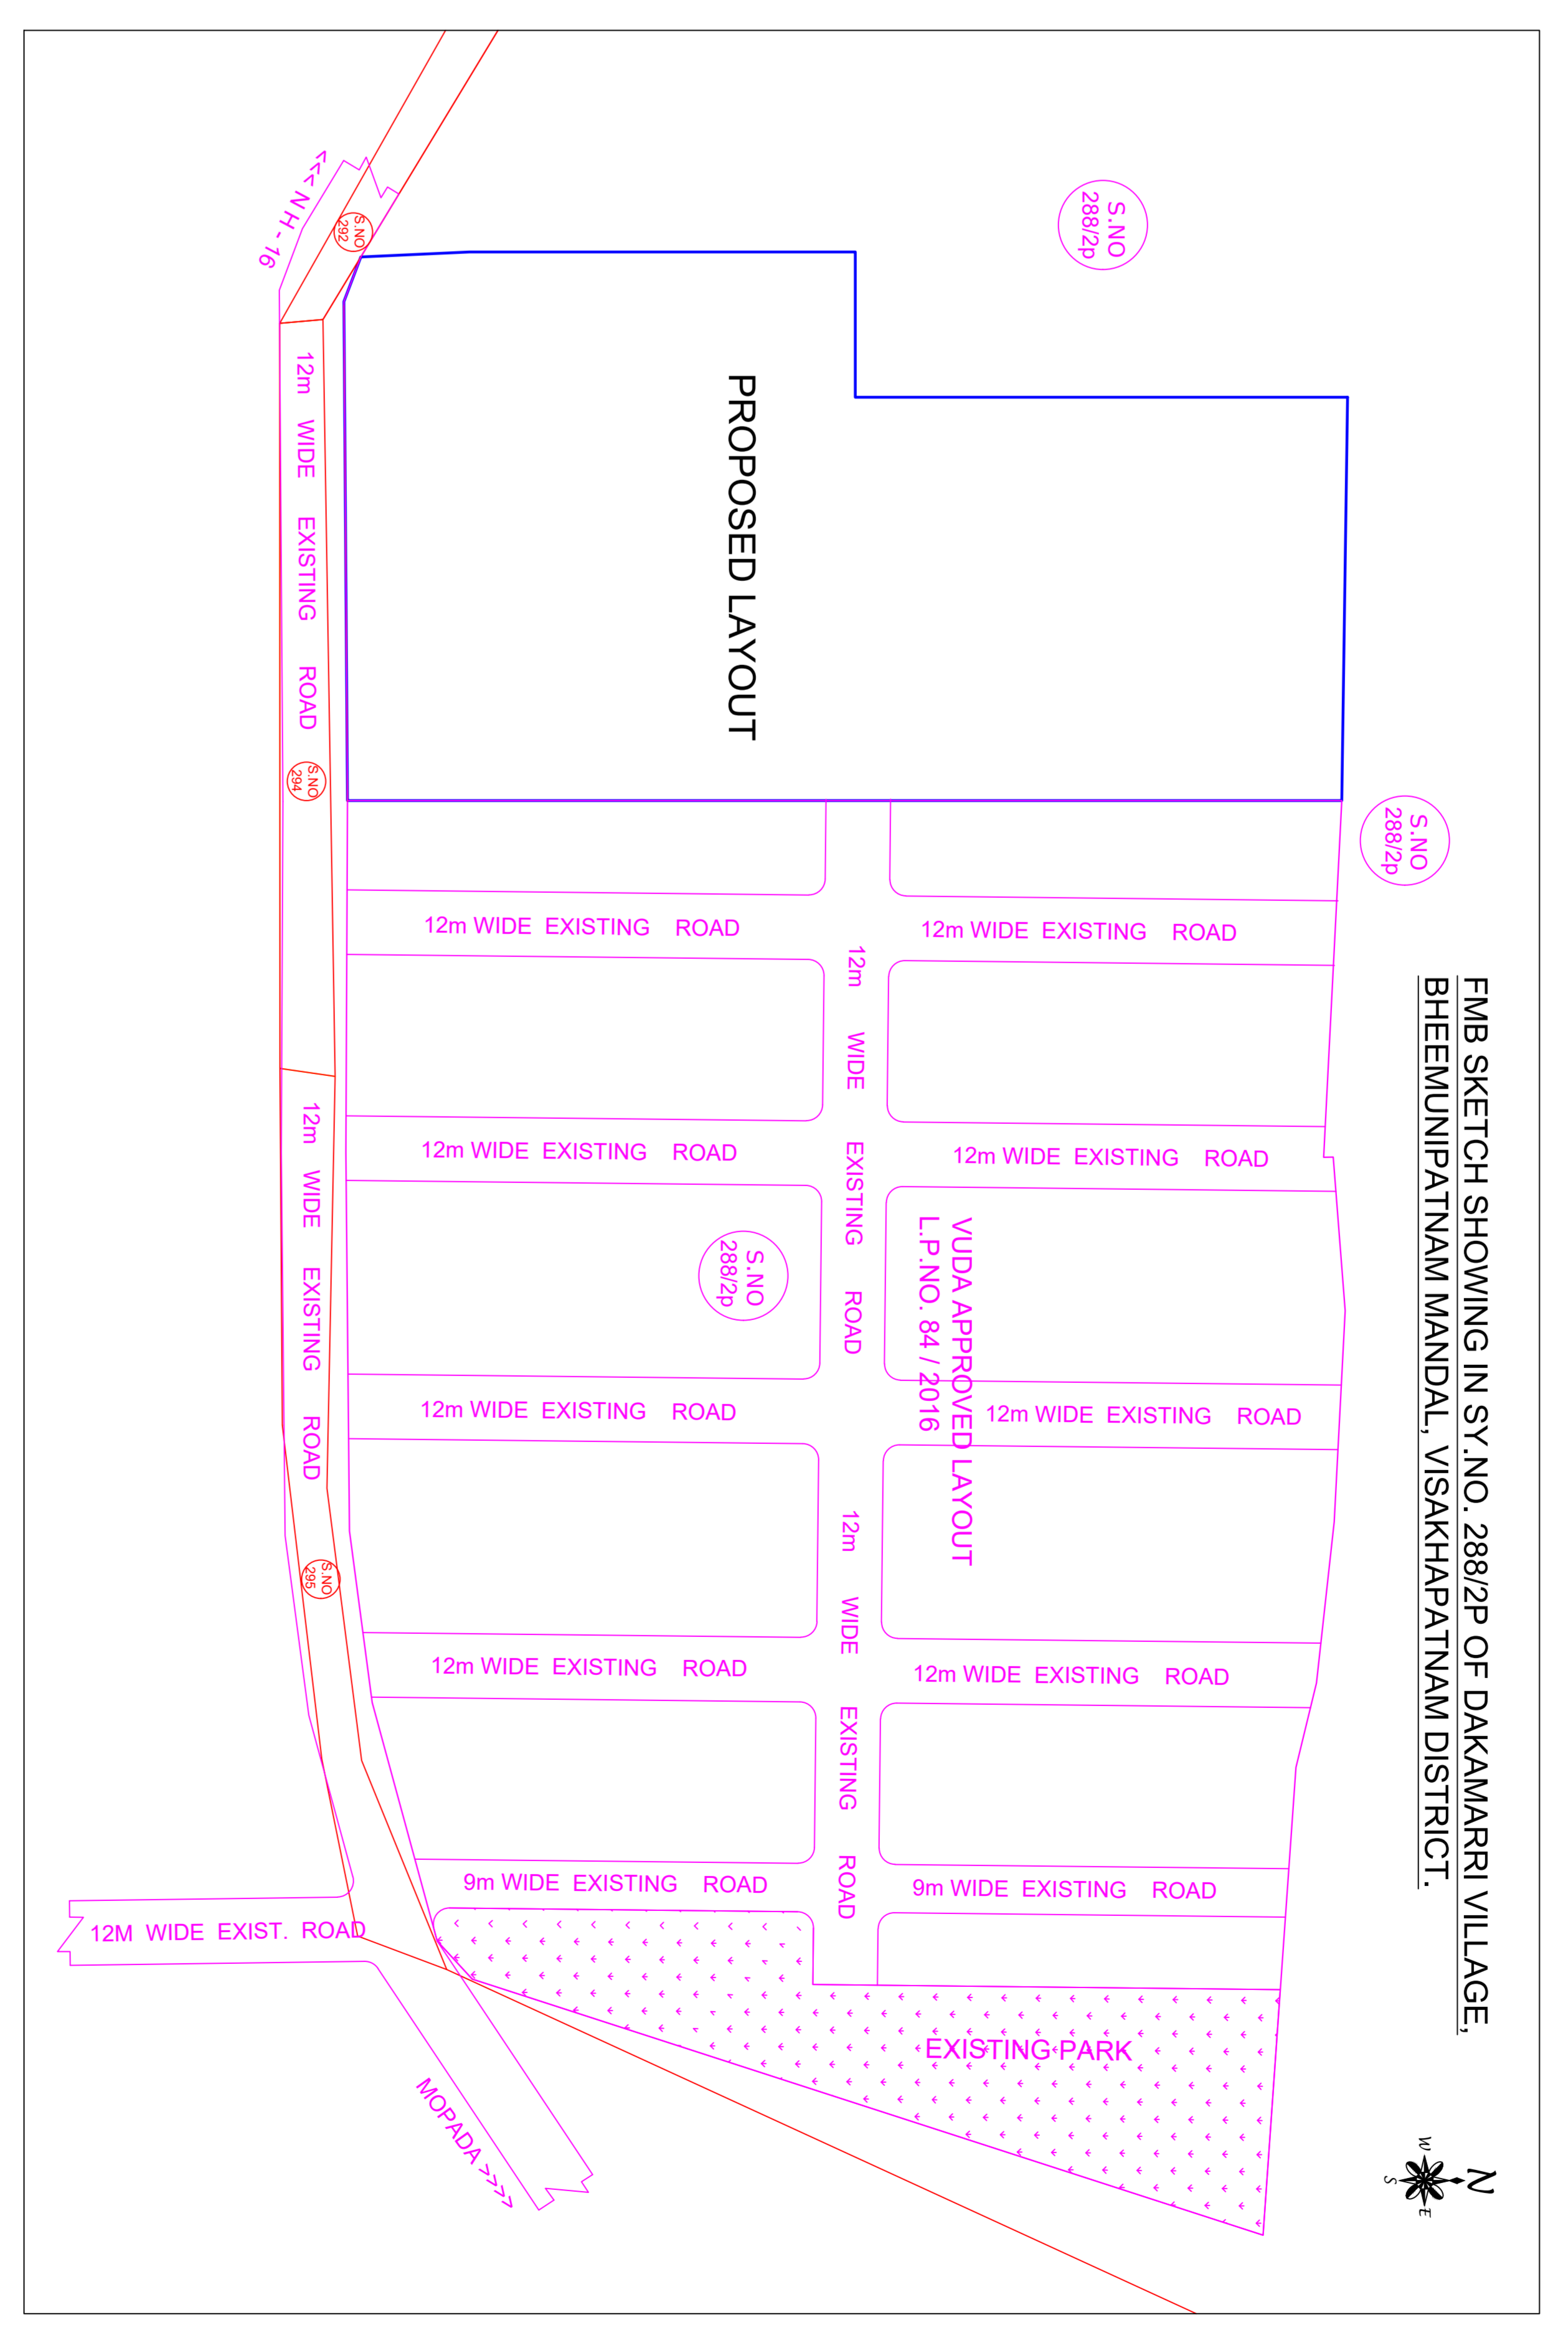

LAYOUT PLAN  
(Scale - 1:400)

Sl. No.	Plot No.	Area (Sq. M)	Area (Sq. Ft)	Remarks
1	1	120.00	1307.00	Plot 1
2	2	120.00	1307.00	Plot 2
3	3	120.00	1307.00	Plot 3
4	4	120.00	1307.00	Plot 4
5	5	120.00	1307.00	Plot 5
6	6	120.00	1307.00	Plot 6
7	7	120.00	1307.00	Plot 7
8	8	120.00	1307.00	Plot 8
9	9	120.00	1307.00	Plot 9
10	10	120.00	1307.00	Plot 10
11	11	120.00	1307.00	Plot 11
12	12	120.00	1307.00	Plot 12
13	13	120.00	1307.00	Plot 13
14	14	120.00	1307.00	Plot 14
15	15	120.00	1307.00	Plot 15
16	16	120.00	1307.00	Plot 16
17	17	120.00	1307.00	Plot 17
18	18	120.00	1307.00	Plot 18
19	19	120.00	1307.00	Plot 19
20	20	120.00	1307.00	Plot 20
21	21	120.00	1307.00	Plot 21
22	22	120.00	1307.00	Plot 22
23	23	120.00	1307.00	Plot 23
24	24	120.00	1307.00	Plot 24
25	25	120.00	1307.00	Plot 25
26	26	120.00	1307.00	Plot 26
27	27	120.00	1307.00	Plot 27
28	28	120.00	1307.00	Plot 28
29	29	120.00	1307.00	Plot 29
30	30	120.00	1307.00	Plot 30
31	31	120.00	1307.00	Plot 31
32	32	120.00	1307.00	Plot 32
33	33	120.00	1307.00	Plot 33
34	34	120.00	1307.00	Plot 34
35	35	120.00	1307.00	Plot 35
36	36	120.00	1307.00	Plot 36
37	37	120.00	1307.00	Plot 37
38	38	120.00	1307.00	Plot 38
39	39	120.00	1307.00	Plot 39
40	40	120.00	1307.00	Plot 40
41	41	120.00	1307.00	Plot 41
42	42	120.00	1307.00	Plot 42
43	43	120.00	1307.00	Plot 43
44	44	120.00	1307.00	Plot 44
45	45	120.00	1307.00	Plot 45
46	46	120.00	1307.00	Plot 46
47	47	120.00	1307.00	Plot 47
48	48	120.00	1307.00	Plot 48
49	49	120.00	1307.00	Plot 49
50	50	120.00	1307.00	Plot 50
51	51	120.00	1307.00	Plot 51
52	52	120.00	1307.00	Plot 52
53	53	120.00	1307.00	Plot 53
54	54	120.00	1307.00	Plot 54
55	55	120.00	1307.00	Plot 55
56	56	120.00	1307.00	Plot 56
57	57	120.00	1307.00	Plot 57
58	58	120.00	1307.00	Plot 58
59	59	120.00	1307.00	Plot 59